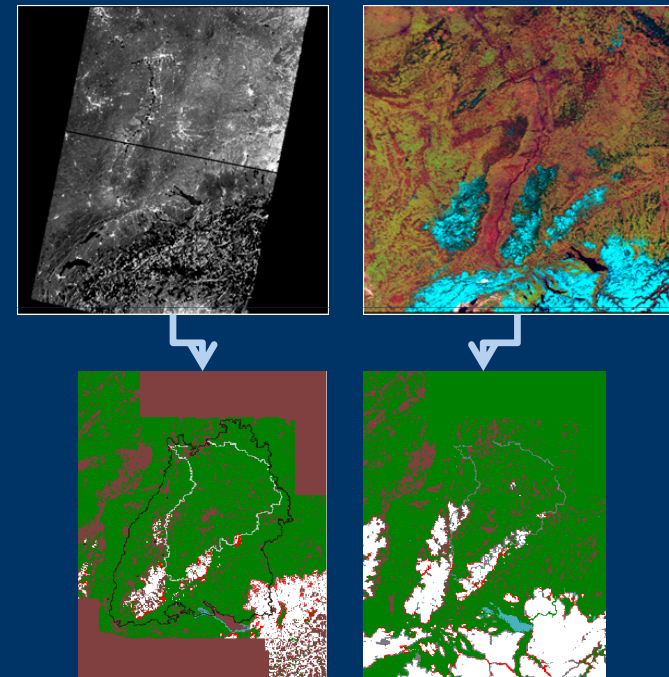

Regional Service Details

Snow Service Central Europe

- ❖ **Provided by VISTA (Germany)**
  - Snow Cover Mapping and Snow Line Estimation
  - Using operational optical and microwave EO
  - Mayor catchments in Central Europe and the Alps
- Daily products of 1km resolution
- Products delivered via password protected FTP service

Operational EO data processing

ENVISAT ASAR - NOAA AVHRR

Products for Flood Forecast
snow cover- snow line - wet snow